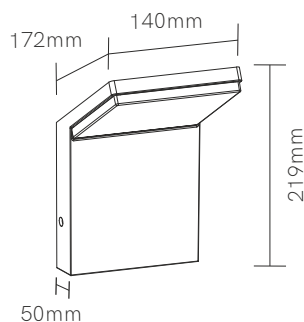

Neo XL

outdoor lighting

Technical Data

Outdoor wall light with IK08.

Light

LED in 3.000K or 4.000K with IP54 or IP65.

Finishes

Matt white and black. Aluminium.

Neo XL

Neo XL sensor

Neo XL:

Neo XL sensor:

	Code	Color	Power	CCT	Lumens
Neo XL	3890	○ White	18W	3.000K	1.640 lm
	3891	○ White	18W	4.000K	1.650 lm
	3892	● Black	18W	3.000K	1.640 lm
	3893	● Black	18W	4.000K	1.650 lm
Neo XL sensor	3886	○ White	18W	3.000K	1.640 lm
	3887	○ White	18W	4.000K	1.650 lm
	3888	● Black	18W	3.000K	1.640 lm
	3889	● Black	18W	4.000K	1.650 lm